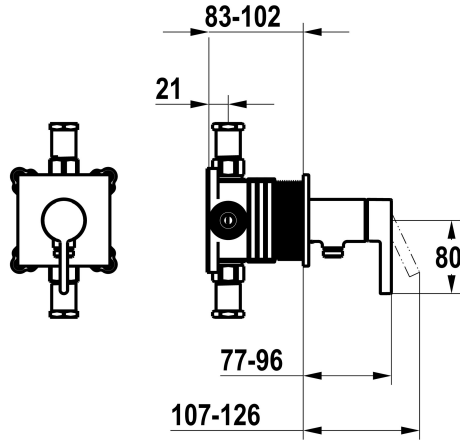

KWC BEVO

Trim kit, with safety device DIN EN 1717 – Lever mixer – Shower

Modell-Linie: BEVO | 21.424.550.000

Suihkut ja suihkupaneelit | Manuaali suihkut

KWC-No.

125291

chromeline, trim kit, with safety device DIN EN 1717

NEW

* Trim kit with function unit KWC HOMEBOX

* Outflow

- with integrated hose connection

* KWC cartridge M 35-S HF

- with ceramic discs

- flow rate and temperature continuously variable

* Scope of delivery:

- Lever mixer unit - with integrated hose connection

- Fastening of the cover plate without screws

* To be ordered separately:

- Unit for concealed installation KWC HOMEBOX Lever mixer 1

Consumers 39.006.251.931

Tekniset tiedot

ATT-KWC-A_ABGANG_UP

16 l/min (3bar)

Halkaisija

100x100

Handling

frontbedient

ATT-KWC-FARBCODE