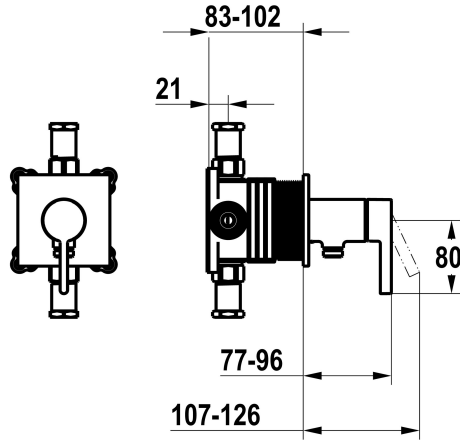

KWC BEVO

Trim kit, with safety device DIN EN 1717 – Lever mixer – Shower

Modell-Linie: BEVO | 21.424.550.000
Showers | Manual shower

KWC-No.

125291
chromeline, trim kit, with safety device DIN EN 1717

NEW

- * Trim kit with function unit KWC HOMEBOX
- * Outflow
 - with integrated hose connection
- * KWC cartridge M 35-S HF
 - with ceramic discs
 - flow rate and temperature continuously variable

- * Scope of delivery:
 - Lever mixer unit - with integrated hose connection
 - Fastening of the cover plate without screws
- * To be ordered separately:
 - Unit for concealed installation KWC HOMEBOX Lever mixer 1 Consumers 39.006.251.931

Technical Data

Flow rate
Diameter
Handling
Color code
Installation type
Faucet_typ
Acoustic group
Concealed unit
Energy label
material

16 l/min (3bar)
100 x 100
front lever
chromeline
Wall mounted
Lever mixer
I
Trim kit, with vacuum breaker
C
Brass

Spare Parts

Cartridge M 35-S HF

537602

KWC BEVO

Trim kit, with safety device DIN EN 1717 – Lever mixer – Shower

Modell-Linie: BEVO | 21.424.550.000
Showers | Manual shower

Z.537.602
