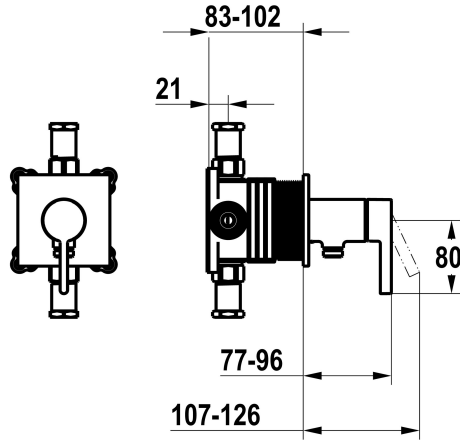

## KWC BEVO

Trim kit, with safety device DIN EN 1717 – Lever mixer – Shower

Modell-Linie: BEVO | 21.424.550.000  
Showers | Manual shower

### KWC-No.

**125291**  
chromeline, trim kit, with safety device DIN EN 1717

**NEW**

- \* Trim kit with function unit KWC HOMEBOX
- \* Outflow
  - with integrated hose connection
- \* KWC cartridge M 35-S HF
  - with ceramic discs
  - flow rate and temperature continuously variable

- \* Scope of delivery:
  - Lever mixer unit - with integrated hose connection
  - Fastening of the cover plate without screws
- \* To be ordered separately:
  - Unit for concealed installation KWC HOMEBOX Lever mixer 1 Consumers 39.006.251.931

### Technical Data

Flow rate
Diameter
Handling
Color code
Installation_type
Faucet_typ
G_Acoustic group
Concealed_unit
Energy Label
material

16 l/min (3bar)
100 x 100
front lever
chrome
Wall mounted
Lever mixer
I
Trim kit, with vacuum breaker
C
Brass