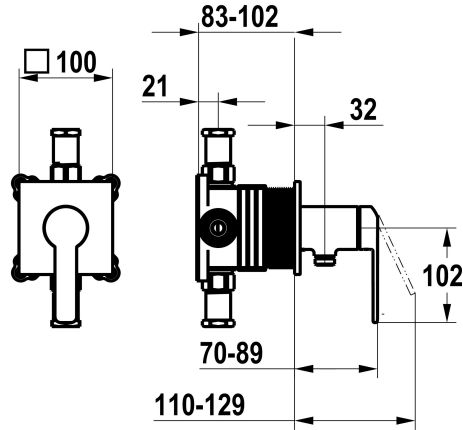

KWC DOMO 6.0

Trim kit, with safety device DIN EN 1717 – Lever mixer – Shower

Modell-Linie: DOMO 6.0 | 21.664.550.000

Armatura natryskowa | Armatura z zaworami obsługiwanymi ręcznie

KWC-No.

125290

chromeline, trim kit, with safety device DIN EN 1717

NEW

* Trim kit with function unit KWC HOMEBOX

* Outflow

- with integrated hose connection

* KWC cartridge M 35-S HF

- with ceramic discs

- flow rate and temperature continuously variable

* Scope of delivery:

- Lever mixer unit - with integrated hose connection

- Fastening of the cover plate without screws

* To be ordered separately:

- Unit for concealed installation KWC HOMEBOX Lever mixer 1

Consumers 39.006.251.931

ATT-KWC-UNTERPUTZ

EnergyLabelCH

Materiał

16 l/min (3bar)

100x100

frontbedient

chromeline

Montaż naścienny