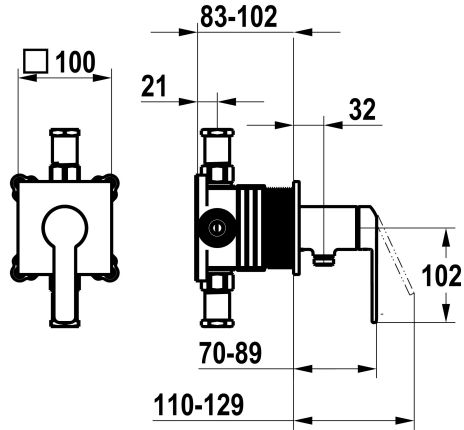

KWC DOMO 6.0

Trim kit, with safety device DIN EN 1717 – Lever mixer – Shower

Modell-Linie: DOMO 6.0 | 21.664.550.000
Suihkut ja suihkupaneelit | Manuaali suihkut

KWC-No.

125290
chromeline, trim kit, with safety device DIN EN 1717

NEW

- * Trim kit with function unit KWC HOMEBOX
- * Outflow
 - with integrated hose connection
- * KWC cartridge M 35-S HF
 - with ceramic discs
 - flow rate and temperature continuously variable

- * Scope of delivery:
 - Lever mixer unit - with integrated hose connection
 - Fastening of the cover plate without screws
- * To be ordered separately:
 - Unit for concealed installation KWC HOMEBOX Lever mixer 1 Consumers 39.006.251.931

ATT-KWC-UNTERPUTZ

EnergyLabelCH

Materiaali

IviCode

16 l/min (3bar)

100x100

frontbedient

chromeline

KWC DOMO 6.0

Trim kit, with safety device DIN EN 1717 – Lever mixer – Shower

Modell-Linie: DOMO 6.0 | 21.664.550.000

Suihkut ja suihkupaneelit | Manuaali suihkut

Cartridge M 35-S HF

537602

Z.537.602
