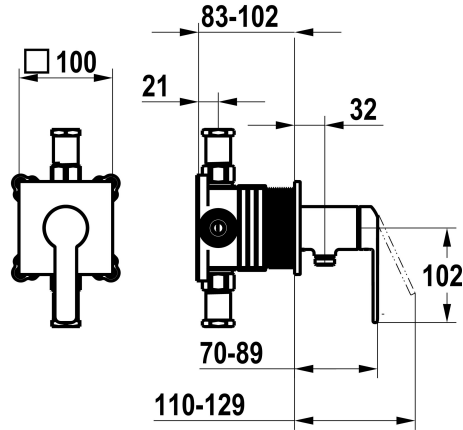

KWC DOMO 6.0

Trim kit, with safety device DIN EN 1717 – Lever mixer – Shower

Modell-Linie: DOMO 6.0 | 21.664.550.000

Showers | Manual shower

KWC-No.

125290

chromeline, trim kit, with safety device DIN EN 1717

NEW

- * Trim kit with function unit KWC HOMEBOX
- * Outflow
 - with integrated hose connection
- * KWC cartridge M 35-S HF
 - with ceramic discs
 - flow rate and temperature continuously variable

- * Scope of delivery:
 - Lever mixer unit - with integrated hose connection
 - Fastening of the cover plate without screws
- * To be ordered separately:
 - Unit for concealed installation KWC HOMEBOX Lever mixer 1 Consumers 39.006.251.931

Technical Data

Flow rate
Diameter
Handling
Color code
Installation_type
Faucet_typ
G_Acoustic group
Concealed_unit
Energy Label
material

16 l/min (3bar)
100 x 100
front lever
chrome
Wall mounted
Lever mixer
I
Trim kit, with vacuum breaker
C
Brass

Spare Parts

Cartridge M 35-S HF

537602

KWC DOMO 6.0

Trim kit, with safety device DIN EN 1717 – Lever mixer – Shower

Modell-Linie: DOMO 6.0 | 21.664.550.000
Showers | Manual shower

Z.537.602
