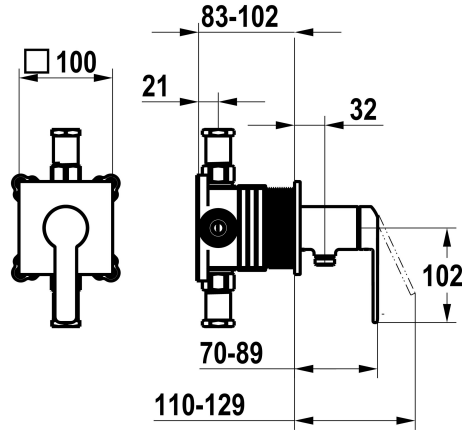

KWC DOMO 6.0

Trim kit, with safety device DIN EN 1717 – Lever mixer – Shower

Modell-Linie: DOMO 6.0 | 21.664.550.000
Showers | Manual shower

KWC-No.

125290
chromeline, trim kit, with safety device DIN EN 1717

NEW

- * Trim kit with function unit KWC HOMEBOX
- * Outflow
 - with integrated hose connection
- * KWC cartridge M 35-S HF
 - with ceramic discs
 - flow rate and temperature continuously variable

- * Scope of delivery:
 - Lever mixer unit - with integrated hose connection
 - Fastening of the cover plate without screws
- * To be ordered separately:
 - Unit for concealed installation KWC HOMEBOX Lever mixer 1 Consumers 39.006.251.931

Technical Data

Flow rate
Diameter
Handling
Color code
Installation_type
Faucet_typ
G_Acoustic group
Concealed_unit
Energy Label
material

16 l/min (3bar)
100 x 100
front lever
chrome
Wall mounted
Lever mixer
I
Trim kit, with vacuum breaker
C
Brass

Spare Parts

Cartridge M 35-S HF

537602

KWC DOMO 6.0

Trim kit, with safety device DIN EN 1717 – Lever mixer – Shower

Modell-Linie: DOMO 6.0 | 21.664.550.000
Showers | Manual shower

Z.537.602
