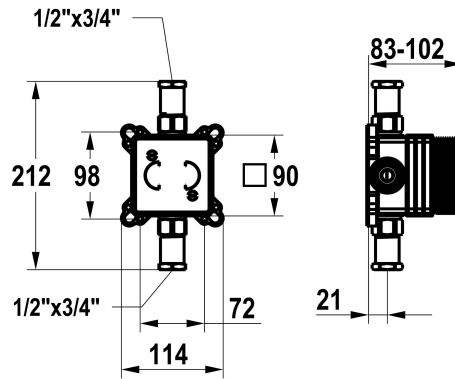

KWC HOMEBOX Unit for concealed installation

Modell-Linie: HOMEBOX | 39.006.251.931
Duschar | Sady pro hrubou stavbu pro sprchy

KWC-No.

125286
raw, 1/2" thread, with shut-off valve, unit for concealed installation

- * Concealed unit compact
- * Made of dezincification-resistant material
- * Integrated shut-off valves
- * With sound decoupling
- * Connecting thread 3/4"
- (2x reductions 3/4" - 1/2" incl. in delivery)
- * Scope of delivery:
 - Mounting box and protective cap incl. sealing sleeve EN18534
 - Multifix fastening system

- Mounting ring set Z.538.805
- * Suitable for:
 - KWC HOMEBOX Lever mixer 1 consumer
- * Installation materials concealed unit (to be ordered separately):
 - Mounting rail Z.538.900
 - * Installation materials trim kit (to be ordered separately):
 - Extension set 10 mm (1 pc.) Lever mixer 1 consumer Z.538.806
 - escutcheon extension 10 mm (1pce.) Z.538.489.000