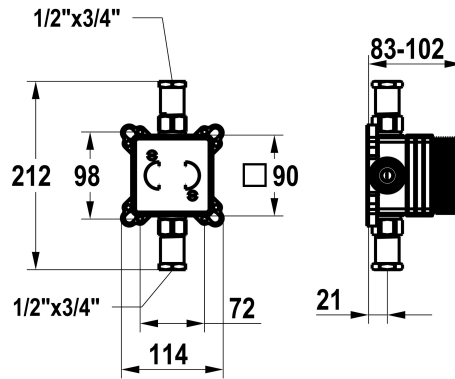

KWC HOMEBOX

Unit for concealed installation

Modell-Linie: HOMEBOX | 39.006.251.931

Armatura natryskowa | Zestawy podtynkowe do natrysków

KWC-No.

125286

raw, 1/2" thread, with shut-off valve, unit for concealed installation

- * Concealed unit compact
- * Made of dezincification-resistant material
- * Integrated shut-off valves
- * With sound decoupling
- * Connecting thread 3/4"
- (2x reductions 3/4" - 1/2" incl. in delivery)
- * Scope of delivery:
 - Mounting box and protective cap incl. sealing sleeve EN18534
 - Multifix fastening system

- Mounting ring set Z.538.805
- * Suitable for:
 - KWC HOMEBOX Lever mixer 1 consumer
- * Installation materials concealed unit (to be ordered separately):
 - Mounting rail Z.538.900
 - * Installation materials trim kit (to be ordered separately):
 - Extension set 10 mm (1 pc.) Lever mixer 1 consumer Z.538.806
 - escutcheon extension 10 mm (1pce.) Z.538.489.000

NEW

Dane techniczne

Connection
ATT-KWC-FARBCODE
Installation_type
Faucet_typ
ATT-KWC-UNTERPUTZ
Material

G1/2" _mit_Vorabsperrung
F931
Montaż naścienny
Vormontageeinheit
Unterputz
Mosiądz