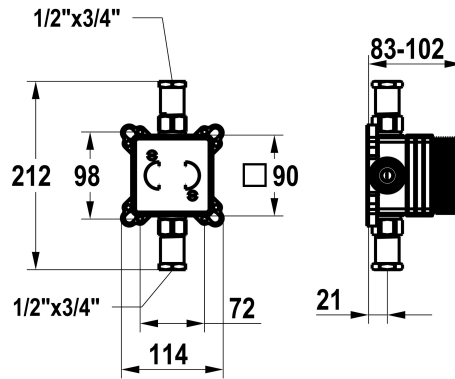

KWC HOMEBOX

Unit for concealed installation

Modell-Linie: HOMEBOX | 39.006.251.931

Suihkut ja suihkupaneelit | Perusasennussarjat suihkuille

KWC-No.

125286

raw, 1/2" thread, with shut-off valve, unit for concealed installation

- * Concealed unit compact
- * Made of dezincification-resistant material
- * Integrated shut-off valves
- * With sound decoupling
- * Connecting thread 3/4"
- (2x reductions 3/4" - 1/2" incl. in delivery)
- * Scope of delivery:
 - Mounting box and protective cap incl. sealing sleeve EN18534
 - Multifix fastening system

- Mounting ring set Z.538.805
- * Suitable for:
 - KWC HOMEBOX Lever mixer 1 consumer
- * Installation materials concealed unit (to be ordered separately):
 - Mounting rail Z.538.900
 - * Installation materials trim kit (to be ordered separately):
 - Extension set 10 mm (1 pc.) Lever mixer 1 consumer Z.538.806
 - escutcheon extension 10 mm (1pce.) Z.538.489.000

NEW

Tekniset tiedot

Connection
ATT-KWC-FARBCODE
Installation_type
Faucet_typ
ATT-KWC-UNTERPUTZ
Materiaali
lviCode

G1/2" _mit_Vorabsperrung
F931
Seinäasennus
Vormontageeinheit
Unterputz
Messinki
0