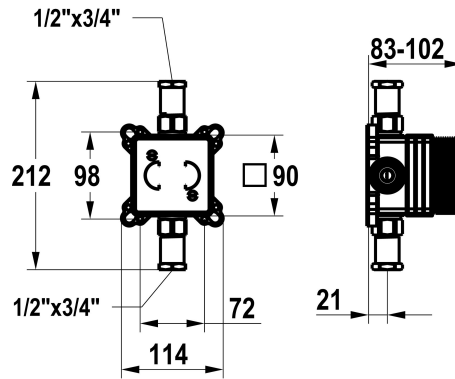

KWC HOMEBOX Unit for concealed installation

Modell-Linie: HOMEBOX | 39.006.251.931
Showers | Basic installation kits for showers

KWC-No.

125286

raw, 1/2" thread, with shut-off valve, unit for concealed installation

- * Concealed unit compact
- * Made of dezincification-resistant material
- * Integrated shut-off valves
- * With sound decoupling
- * Connecting thread 3/4"
- (2x reductions 3/4" - 1/2" incl. in delivery)
- * Scope of delivery:
 - Mounting box and protective cap incl. sealing sleeve EN18534
 - Multifix fastening system

- Mounting ring set Z.538.805
- * Suitable for:
 - KWC HOMEBOX Lever mixer 1 consumer
- * Installation materials concealed unit (to be ordered separately):
 - Mounting rail Z.538.900
 - * Installation materials trim kit (to be ordered separately):
 - Extension set 10 mm (1 pc.) Lever mixer 1 consumer Z.538.806
 - escutcheon extension 10 mm (1pce.) Z.538.489.000

NEW

Technical Data

Connection
Color code
Installation type
Faucet_typ
Concealed unit
material

G 1/2", with shut-off valve
raw
Wall mounted
Pre-assembly unit
Concealed unit
Brass