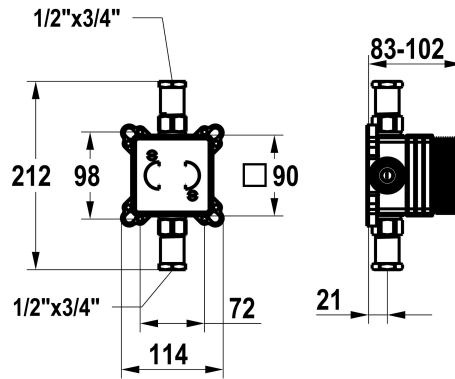

KWC HOMEBOX Unit for concealed installation

Modell-Linie: HOMEBOX | 39.006.251.931
Showers | Basic installation kits for showers

KWC-No.

125286

raw, 1/2" thread, with shut-off valve, unit for concealed installation

- * Concealed unit compact
- * Made of dezincification-resistant material
- * Integrated shut-off valves
- * With sound decoupling
- * Connecting thread 3/4"
- (2x reductions 3/4" - 1/2" incl. in delivery)
- * Scope of delivery:
 - Mounting box and protective cap incl. sealing sleeve EN18534
 - Multifix fastening system

- Mounting ring set Z.538.805
- * Suitable for:
 - KWC HOMEBOX Lever mixer 1 consumer
- * Installation materials concealed unit (to be ordered separately):
 - Mounting rail Z.538.900
 - * Installation materials trim kit (to be ordered separately):
 - Extension set 10 mm (1 pc.) Lever mixer 1 consumer Z.538.806
 - escutcheon extension 10 mm (1pce.) Z.538.489.000

NEW

Technical Data

Connection
Color code
Installation_type
Faucet_typ
Concealed_unit
material

G 1/2", with shut-off valve
raw
Wall mounted
Pre-assembly unit
Concealed unit
Brass