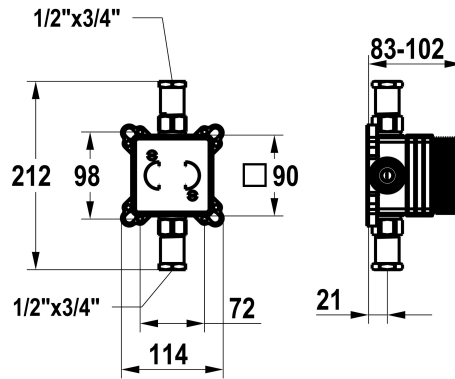

KWC HOMEBOX

Unit for concealed installation

Modell-Linie: HOMEBOX | 39.006.251.931

Sprchové armatury | Sady pro hrubou stavbu pro sprchy

KWC-No.

125286

raw, 1/2" thread, with shut-off valve, unit for concealed installation

- * Concealed unit compact
- * Made of dezincification-resistant material
- * Integrated shut-off valves
- * With sound decoupling
- * Connecting thread 3/4"
- (2x reductions 3/4" - 1/2" incl. in delivery)
- * Scope of delivery:
 - Mounting box and protective cap incl. sealing sleeve EN18534
 - Multifix fastening system

- Mounting ring set Z.538.805
- * Suitable for:
 - KWC HOMEBOX Lever mixer 1 consumer
- * Installation materials concealed unit (to be ordered separately):
 - Mounting rail Z.538.900
 - * Installation materials trim kit (to be ordered separately):
 - Extension set 10 mm (1 pc.) Lever mixer 1 consumer Z.538.806
 - escutcheon extension 10 mm (1pce.) Z.538.489.000

NEW

Technické údaje

Connection
ATT-KWC-FARBCODE
Installation_type
Faucet_typ
ATT-KWC-UNTERPUTZ
Materiál

G1/2" _mit_Vorabsperrung
F931
montáž na stěnu
Vormontageeinheit
Unterputz
mosaz