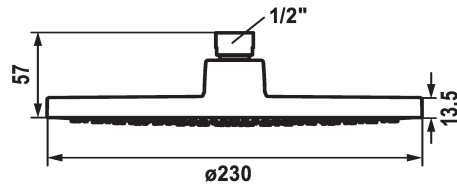

## KWC FIT Shower head

Modell-Linie: **SHOWERCULTURE** | 26.000.222.000  
Duschar | Sprchové hlavice

### KWC-No.

**125283**  
chromeline, D 230

- \* Shower head KWC FIT
- \* Made of plastic
- \* With ball joint
- \* Cleaning-friendly faceplate

- \* Connecting thread 1/2"
- \* To be ordered separately:  
- Bracket

### Technical Data

A_Spout_Spray
Diameter
ATT-KWC-FARBCODE
Faucet_typ
G_Acoustic group
EnergyLabelCH
Material

10 l/min (3 bar)
D230
chromeline
Kopfbrause
I
C
KUNSTSTOFF