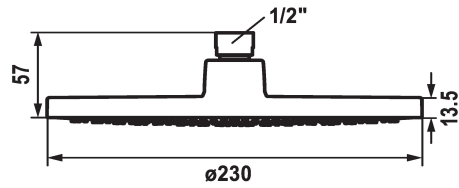

KWC FIT Shower head

Modell-Linie: **SHOWERCULTURE | 26.000.222.000**
Armatura natryskowa | Głowice natryskowe

KWC-No.

125283
chromeline, D 230

- * Shower head KWC FIT
- * Made of plastic
- * With ball joint
- * Cleaning-friendly faceplate

- * Connecting thread 1/2"
- * To be ordered separately:
- Bracket

Dane techniczne

A_Spout_Spray
średnicy
ATT-KWC-FARBCODE
Faucet_typ
G_Acoustic group
EnergyLabelCH
Materiał

10 l/min (3 bar)
D230
chromeline
Kopfbrause
I
C
KUNSTSTOFF