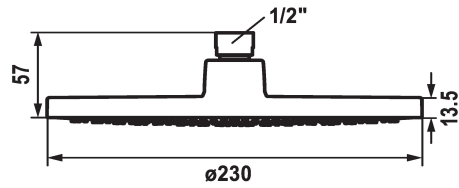

KWC FIT Shower head

Modell-Linie: **SHOWERCULTURE** | 26.000.222.000
Showers | Shower heads

KWC-No.

125283
chromeline, D 230

- * Shower head KWC FIT
- * Made of plastic
- * With ball joint
- * Cleaning-friendly faceplate

- * Connecting thread 1/2"
- * To be ordered separately:
- Bracket

Technical Data

Flow rate
Diameter
Color code
Faucet_typ
Acoustic group
Energy label
material

10 l/min (3 bar)
D230
chromeline
Shower head
I
C
Plastic