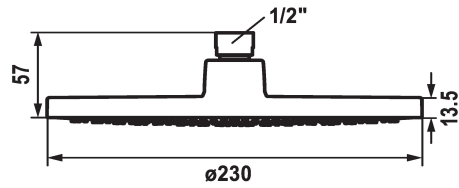

## KWC FIT Shower head

Modell-Linie: **SHOWERCULTURE** | 26.000.222.000  
Showers | Shower heads

### KWC-No.

**125283**  
chromeline, D 230

- \* Shower head KWC FIT
- \* Made of plastic
- \* With ball joint
- \* Cleaning-friendly faceplate

- \* Connecting thread 1/2"
- \* To be ordered separately:  
- Bracket

### Technical Data

Flow rate	10 l/min (3 bar)
Diameter	D230
Color code	chromeline
Faucet_typ	Shower head
Acoustic group	I
Energy label	C
material	Plastic