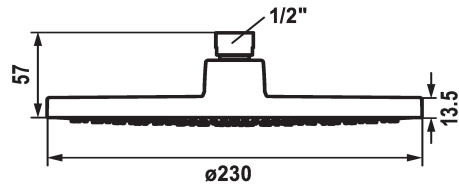

KWC FIT Shower head

Modell-Linie: **SHOWERCULTURE** | 26.000.222.000
Showers | Shower heads

KWC-No.

125283
chromeline, D 230

- * Shower head KWC FIT
- * Made of plastic
- * With ball joint
- * Cleaning-friendly faceplate

- * Connecting thread 1/2"
- * To be ordered separately:
- Bracket

Technical Data

Flow rate	10 l/min (3 bar)
Diameter	D230
Color code	chrome
Faucet_typ	Shower head
G_Acoustic group	I
Energy Label	C
material	Plastic