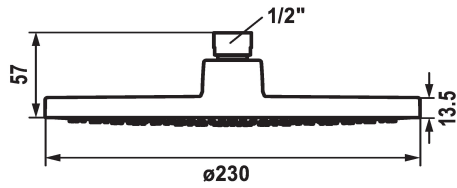

## KWC FIT Shower head

Modell-Linie: SHOWERCULTURE | 26.000.222.000  
Sprchové armatury | Sprchové hlavice

### KWC-No.

**125283**

chromeline, D 230

- \* Shower head KWC FIT
- \* Made of plastic
- \* With ball joint
- \* Cleaning-friendly faceplate

- \* Connecting thread 1/2"
- \* To be ordered separately:
  - Bracket

### Technické údaje

A\_Spout\_Spray

10 l/min (3 bar)

ATT-KWC-DURCHMESSER

D230

ATT-KWC-FARBCODE

chromeline

Faucet\_typ