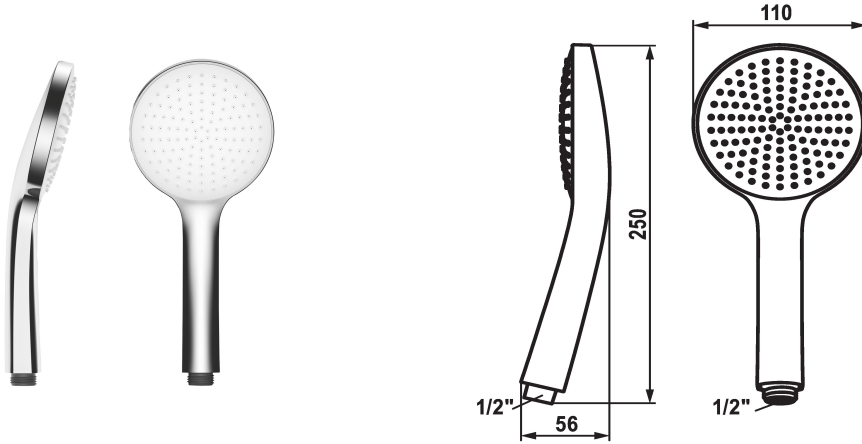

KWC FIT-E Hand shower eco

Modell-Linie: FIT-E | 26.000.131.000
Showers | Hand showers

KWC-No.

125281
chromeline

Color code

chromeline

* Hand shower KWC FIT -E eco
* TouchProtect - anti-scald protection thanks to the "double skin" principle

* Cleaning-friendly faceplate
* Connecting thread 1/2"

Technical Data

Flow rate
Connection
Color code
Faucet_typ
Spray type
Acoustic group
Energy label
material

6 l/min (3 bar)
G 1/2"
chromeline
Hand shower
ecoJet
I
A
Plastic