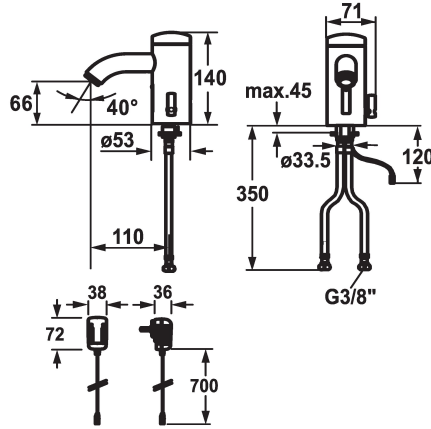

KWC IQUA

Automatic, non-contact - Basin

Modell-Linie: IQUA | 12.696.091.000

Armatura umywalkowa | Armatura samozamykająca

KWC-No.

125279

chromeline, A 115, flexible connection hose, without pop-up valve, battery, Basic, with mixing

125280

chromeline, A 115, flexible connection hose, without pop-up valve, mains receiver, Basic, with mixing

- Automatic controled style
- Infrared sensor L10
- With mixing
  - temperature limiter adjustable
- EcoProtect - water-saving device
- Basic: counter-sunk iqua-click
- Microprocessor-control
  - flow time adjustable (1 second factory setting)
  - short time off (cleaning) activatable
  - continuous water flow (filling) activatable
  - sensor sensitivity adjustable permanent, automatic self-calibration

ATT-KWC-STROMVERSORGUNG

Batterie

Netz AP

- 12- or 24-hour-hygiene flushing activatable
- Fixed spout
- Neoperl® Cascade®
- Electrovalve
- Flexible connection hoses 3/8"
- Fastening by means of stud bolt M8 x 1
- Mounting hole size ø35 mm
- Scope of delivery:
  - Mains receiver 100-240 V / operating voltage 6 V
  - 3 Avoid using infrared controls near highly reflective surfaces (e.g. mirrors, polished stainless steel basins) as this could cause them to activate accidentally or malfunction.

Dane techniczne

A_Spout_Spray
ATT-KWC-ABLAUFGARNITUR
ATT-KWC-EL_STEUERUNG
Connection
ATT-KWC-AUSLAUF
ATT-KWC-IQUA_CLICK
ATT-KWC-STROMVERSORGUNG
ATT-KWC-FARBCODE
Installation_type
Faucet_typ
Dimension Height
G_Acoustic group
Projection_A
EnergyLabelCH
ATT-KWC-MASS-WASSERAUSTRITT
Material

6 l/min (3 bar)
ohne_Ablaufgarnitur
berührungslos
Flexibler_Anschluss Schlauch
fest
Basic, mit Mischung
Netz AP
chromeline
Standmontage
Elektronik
140
I
A110
A
66
Mosiqdz