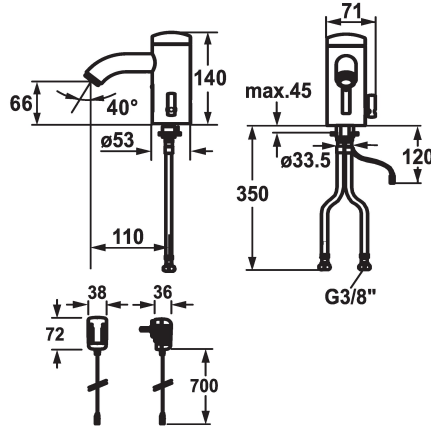

KWC IQUA

Automatic, non-contact - Basin

Modell-Linie: IQUA | 12.696.091.000

Kranen | Zelfsluitende kranen

KWC-No.

125279

chromeline, A 115, flexible connection hose, without pop-up valve, battery, Basic, with mixing

125280

chromeline, A 115, flexible connection hose, without pop-up valve, mains receiver, Basic, with mixing

* Automatische besturing style

- Infraroodsensorsysteem L10

- Met menging

NONE

* EcoProtect - waterbesparende inrichting

Technical Data

A_Spout_Spray

afvoergarnituur

Elektronische besturing

Connection

uitloop

IQUA-Click

Stroomvoorziening

Kleurcode

Installation_type

Faucet_typ

Hoogteafmeting

G_Acoustic group

Projection_A

EnergyLabelCH

Afmetingen wateruitlaat