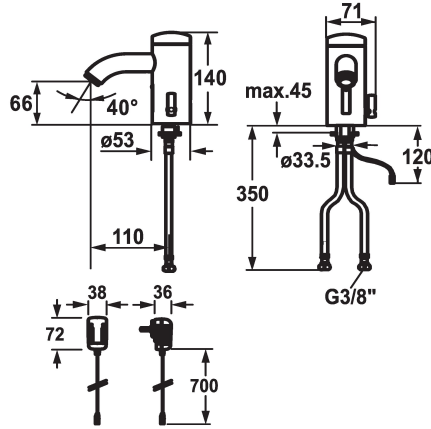

### KWC-No.

**125279**

chromeline, A 115, flexible connection hose, without pop-up valve, battery, Basic, with mixing

**125280**

chromeline, A 115, flexible connection hose, without pop-up valve, mains receiver, Basic, with mixing

### Alimentación

Pila

Netz AP

- Neoperl® Cascade®

\* Válvula magnética

\* Tubos conexión flexibles 3/8"

\* Fijación con perno vertical M8 x 1

\* Medida orificios 35 mm