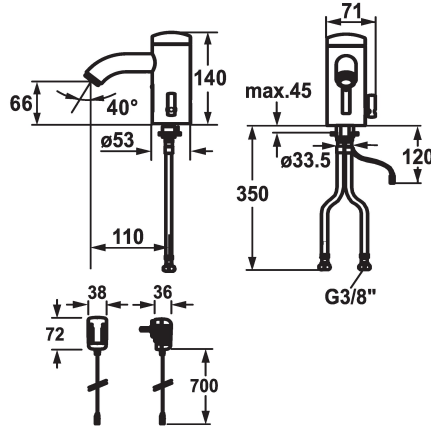

## KWC IQUA

Automatic, non-contact - Basin

Modell-Linie: IQUA | 12.696.091.000

Taps | Self closing taps

#### 125280

chromeline, A 115, flexible connection hose, without pop-up valve, mains receiver, Basic, with mixing

- \* Automatic controlled style
- \* Infrared sensor L10
- \* With mixing
- temperature limiter adjustable
- \* EcoProtect - water-saving device
- \* Basic: counter-sunk iqua-click
- \* Microprocessor-control
- flow time adjustable (1 second factory setting)
- short time off (cleaning) activatable
- continuous water flow (filling) activatable
- sensor sensitivity adjustable permanent, automatic self-calibration

### Power supply

battery

mains receiver

- 12- or 24-hour-hygiene flushing activatable
- \* Fixed spout
- Neoperl® Cascade®
- \* Electrovalve
- \* Flexible connection hoses 3/8"
- \* Fastening by means of stud bolt M8 x 1
- \* Mounting hole size 53 mm
- \* Scope of delivery:
  - Mains receiver 100-240 V / operating voltage 6 V
- 3 Avoid using infrared controls near highly reflective surfaces (e.g. mirrors, polished stainless steel basins) as this could cause them to activate accidentally or malfunction.

### Technical Data

Flow rate
pop-up valve
Electronical control
Connection
Spout
IQUA-Click
Power supply
Color code
Installation type
Faucet_typ
Measure Height
Acoustic group
Projection A
Energy label
Dimension Water outlet
material