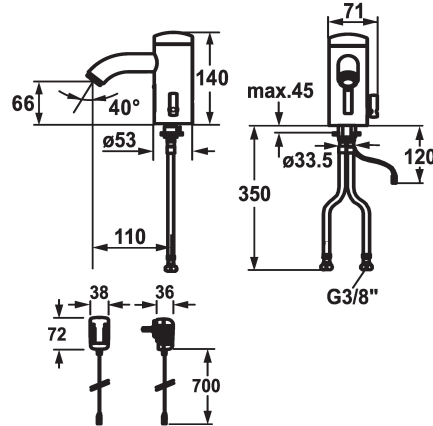

KWC IQUA

Automatic, non-contact - Basin

Modell-Linie: IQUA | 12.696.091.000

Taps | Self closing taps

KWC-No.

125279

chromeline, A 115, flexible connection hose, without pop-up valve, battery, Basic, with mixing

125280

chromeline, A 115, flexible connection hose, without pop-up valve, mains receiver, Basic, with mixing

- * Automatic controlled style
- * Infrared sensor L10
- * With mixing
- temperature limiter adjustable
- * EcoProtect - water-saving device
- * Basic: counter-sunk iqua-click
- * Microprocessor-control
- flow time adjustable (1 second factory setting)
- short time off (cleaning) activatable
- continuous water flow (filling) activatable
- sensor sensitivity adjustable permanent, automatic self-calibration

Power supply

battery

mains receiver

- 12- or 24-hour-hygiene flushing activatable
- * Fixed spout
- Neoperl® Cascade®
- * Electrovalve
- * Flexible connection hoses 3/8"
- * Fastening by means of stud bolt M8 x 1
- * Mounting hole size 53 mm
- * Scope of delivery:
 - Mains receiver 100-240 V / operating voltage 6 V
- 3 Avoid using infrared controls near highly reflective surfaces (e.g. mirrors, polished stainless steel basins) as this could cause them to activate accidentally or malfunction.

Technical Data

Flow rate
pop-up assembly
Electronical control
Connection
Spout
IQUA-Click
Power supply
Color code
Installation type
Faucet_typ
Dimension Height
Acoustic group
Projection A
Energy label
Dimension Water outlet
material