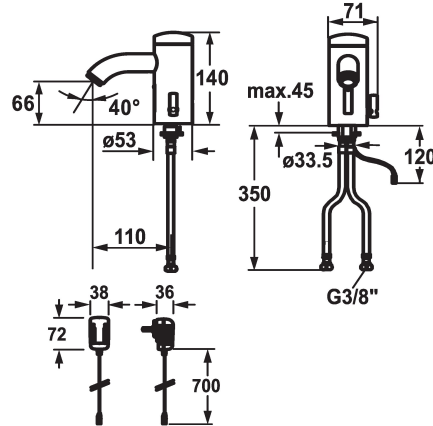

## KWC IQUA

Automatic, non-contact - Basin

Modell-Linie: IQUA | 12.696.091.000

Taps | Self closing taps

#### 125280

chromeline, A 115, flexible connection hose, without pop-up valve, mains receiver, Basic, with mixing

- \* Automatic controlled style
- \* Infrared sensor L10
- \* With mixing
- temperature limiter adjustable
- \* EcoProtect - water-saving device
- \* Basic: counter-sunk iqua-click
- \* Microprocessor-control
- flow time adjustable (1 second factory setting)
- short time off (cleaning) activatable
- continuous water flow (filling) activatable
- sensor sensitivity adjustable permanent, automatic self-calibration

### Power\_supply

battery

mains receiver

- 12- or 24-hour-hygiene flushing activatable
- \* Fixed spout
- Neoperl® Cascade®
- \* Electrovalve
- \* Flexible connection hoses 3/8"
- \* Fastening by means of stud bolt M8 x 1
- \* Mounting hole size 53 mm
- \* Scope of delivery:
  - Mains receiver 100-240 V / operating voltage 6 V
- 3 Avoid using infrared controls near highly reflective surfaces (e.g. mirrors, polished stainless steel basins) as this could cause them to activate accidentally or malfunction.

### Technical Data

Flow rate
Pop-up_valve
Electronical_control
Connection
Spout
IQUA_Click
Power_supply
Color code
Installation_type
Faucet_typ
Dimension Height
G_Acoustic group
Projection_A
Energy Label
Dimension Water outlet
material