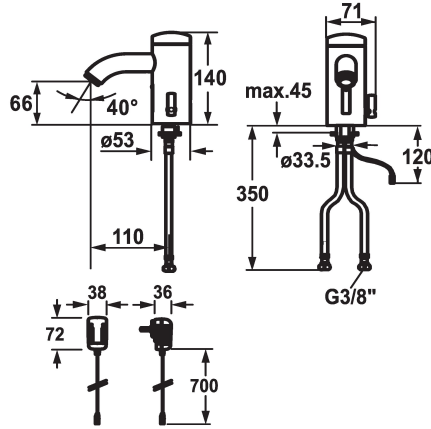

KWC IQUA

Automatic, non-contact - Basin

Modell-Linie: IQUA | 12.696.081.000

Kranen | Zelfsluitende kranen

KWC-No.

125279

chromeline, A 115, flexible connection hose, without pop-up valve, battery, Basic, with mixing

125280

chromeline, A 115, flexible connection hose, without pop-up valve, mains receiver, Basic, with mixing

* Automatische besturing style

- Infraroodsensorsysteem L10

- Met menging

* EcoProtect - waterbesparende inrichting

Technical Data

A_Spout_Spray

afvoergarnituur

Elektronische besturing

Connection

uitloop

IQUA-Click

Stroomvoorziening

Kleurcode

Installation_type

Faucet_typ

Hoogteafmeting

G_Acoustic group

Projection_A

EnergyLabelCH

Afmetingen wateruitlaat