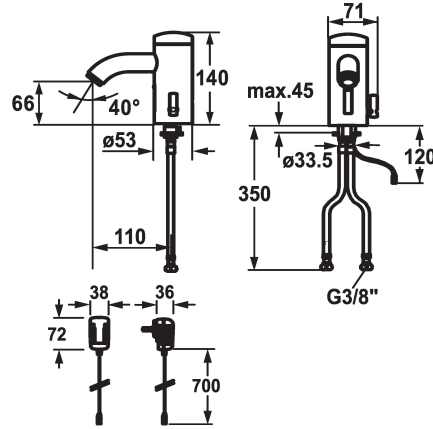

KWC IQUA

Automatic, non-contact - Basin

Modell-Linie: IQUA | 12.696.081.000

Taps | Self closing taps

KWC-No.

125279

chromeline, A 115, flexible connection hose, without pop-up valve, battery, Basic, with mixing

125280

chromeline, A 115, flexible connection hose, without pop-up valve, mains receiver, Basic, with mixing

- * Automatic controled style
- * Infrared sensor L10
- * With mixing
 - temperature limiter adjustable
- * EcoProtect - water-saving device
- * Basic: counter-sunk iqua-click
- * Microprocessor-control
 - flow time adjustable (1 second factory setting)
 - short time off (cleaning) activatable
 - continuous water flow (filling) activatable
 - sensor sensitivity adjustable permanent, automatic self-calibration
 - 12- or 24-hour-hygiene flushing activatable

Power supply

battery

mains receiver

- * Fixed spout
 - Neoperl® Cascade®
- * Electrovalve
- * Flexible connection hoses 3/8"
- * Fastening by means of stud bolt M8 x 1
- * Mounting hole size ø35 mm
- * Scope of delivery:
 - Battery 6 V Lithium CRP2
 - lifespan at 100 circuits/day: 4 years
- 3 Avoid using infrared controls near highly reflective surfaces (e.g. mirrors, polished stainless steel basins) as this could cause them to activate accidentally or malfunction.

Technical Data

Flow rate
pop-up assembly
Electronical control
Connection
Spout
IQUA-Click
Power supply
Color code
Installation type
Faucet_typ
Dimension Height
Acoustic group
Projection A
Energy label
Dimension Water outlet
material