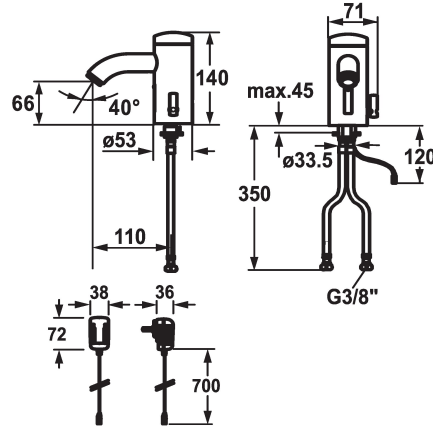

KWC IQUA

Automatic, non-contact - Basin

Modell-Linie: IQUA | 12.696.081.000

Taps | Self closing taps

KWC-No.

125279

chromeline, A 115, flexible connection hose, without pop-up valve, battery, Basic, with mixing

125280

chromeline, A 115, flexible connection hose, without pop-up valve, mains receiver, Basic, with mixing

- * Automatic controled style
- * Infrared sensor L10
- * With mixing
 - temperature limiter adjustable
- * EcoProtect - water-saving device
- * Basic: counter-sunk iqua-click
- * Microprocessor-control
 - flow time adjustable (1 second factory setting)
 - short time off (cleaning) activatable
 - continuous water flow (filling) activatable
 - sensor sensitivity adjustable permanent, automatic self-calibration
 - 12- or 24-hour-hygiene flushing activatable

Power_supply

battery

mains receiver

- * Fixed spout
 - Neoperl® Cascade®
- * Electrovalve
- * Flexible connection hoses 3/8"
- * Fastening by means of stud bolt M8 x 1
- * Mounting hole size ø35 mm
- * Scope of delivery:
 - Battery 6 V Lithium CRP2
 - lifespan at 100 circuits/day: 4 years
- 3 Avoid using infrared controls near highly reflective surfaces (e.g. mirrors, polished stainless steel basins) as this could cause them to activate accidentally or malfunction.

Technical Data

Flow rate
Pop-up_valve
Electronical_control
Connection
Spout
IQUA_Click
Power_supply
Color code
Installation_type
Faucet_typ
Dimension Height
G_Acoustic group
Projection_A
Energy Label
Dimension Water outlet
material