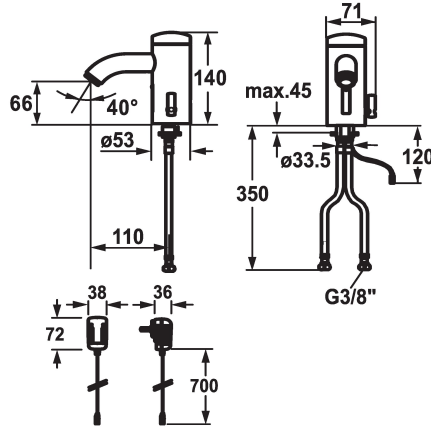

## KWC IQUA

Automatic, non-contact - Basin

Modell-Linie: IQUA | 12.696.081.000

Umyvadlové armatury | Samouzavírací armatury

#### 125279

chromeline, A 115, flexible connection hose, without pop-up valve, battery, Basic, with mixing

#### 125280

chromeline, A 115, flexible connection hose, without pop-up valve, mains receiver, Basic, with mixing

- \* Automatic controled style
- \* Infrared sensor L10
- \* With mixing
  - temperature limiter adjustable
- \* EcoProtect - water-saving device
- \* Basic: counter-sunk iqua-click
- \* Microprocessor-control
  - flow time adjustable (1 second factory setting)
  - short time off (cleaning) activatable
  - continuous water flow (filling) activatable
  - sensor sensitivity adjustable permanent, automatic self-calibration
  - 12- or 24-hour-hygiene flushing activatable

### ATT-KWC-STROMVERSORGUNG

Batterie

Netz AP

- \* Fixed spout
  - Neoperl® Cascade®
- \* Electrovalve
- \* Flexible connection hoses 3/8"
- \* Fastening by means of stud bolt M8 x 1
- \* Mounting hole size 35 mm
- \* Scope of delivery:
  - Battery 6 V Lithium CRP2
  - lifespan at 100 circuits/day; 4 years
- 3 Avoid using infrared controls near highly reflective surfaces (e.g. mirrors, polished stainless steel basins) as this could cause them to activate accidentally or malfunction.