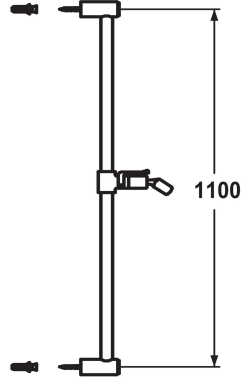

KWC FIT Sliding wall bar easy

Modell-Linie: SHOWERCULTURE | 26.000.507.000

KWC-No.

125263
chromeline, L 612

125264
chromeline, L 1100

Measure_L

L612

L1100

- * KWC Sliding wall bar FIT easy
- * Made of metal
- * Ball joint bracket, elevation adjustment lockable

- * Tube diameter 18 mm
- * The sliding wall bar can be shortened to any individual length as required

Technical Data

ATT-KWC-FARBCODE

chromeline

Faucet_typ

Duschgleitstange

Measure_L_USA

L1100-I

Measure_L