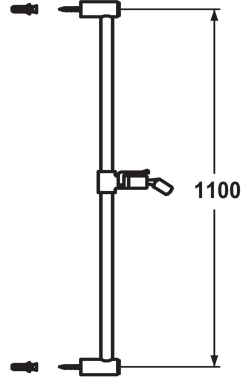

KWC FIT Sliding wall bar easy

Modell-Linie: **SHOWERCULTURE | 26.000.507.000**
Suihkut ja suihkupaneelit | Suihkujen täydennysosat

KWC-No.

125263
chromeline, L 612

125264
chromeline, L 1100

Measure_L

L612

L1100

- * KWC Sliding wall bar FIT easy
- * Made of metal
- * Ball joint bracket, elevation adjustment lockable

- * Tube diameter 18 mm
- * The sliding wall bar can be shortened to any individual length as required

Tekniset tiedot

ATT-KWC-FARBCODE

chromeline

Faucet_typ

Duschgleitstange

Measure_L_USA

L1100-I

Measure_L