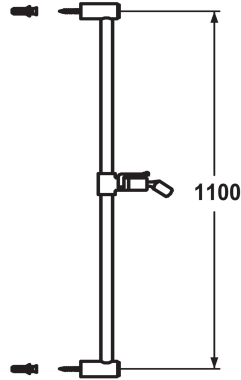

## KWC FIT Sliding wall bar easy

Modell-Linie: **SHOWERCULTURE** | 26.000.507.000  
Showers | Complementary parts showers

### KWC-No.

**125263**  
chromeline, L 612

**125264**  
chromeline, L 1100

### Measure Lenght

L 612

L 1100

- \* KWC Sliding wall bar FIT easy
- \* Made of metal
- \* Ball joint bracket, elevation adjustment lockable

- \* Tube diameter 18 mm
- \* The sliding wall bar can be shortened to any individual length as required

### Technical Data

Color code	chromeline
Faucet_typ	Sliding wall bar
Measure Lenght	L 43 5/16"
Measure Lenght	L 1100
material	Metal

Color code	chromeline
Faucet_typ	Sliding wall bar
Measure Lenght	L 43 5/16"
Measure Lenght	L 1100
material	Metal