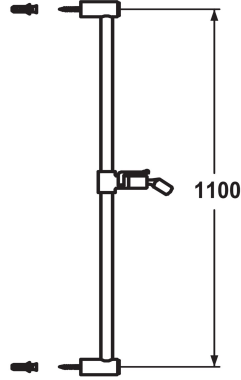

KWC FIT Sliding wall bar easy

Modell-Linie: **SHOWERCULTURE** | 26.000.507.000
Showers | Complementary parts showers

KWC-No.

125263
chromeline, L 612

125264
chromeline, L 1100

Measure Lenght

L 612

L 1100

- * KWC Sliding wall bar FIT easy
- * Made of metal
- * Ball joint bracket, elevation adjustment lockable

- * Tube diameter 18 mm
- * The sliding wall bar can be shortened to any individual length as required

Technical Data

Color code

chromeline

Faucet_typ

Sliding wall bar

Measure Lenght

L 43 5/16"

Measure Lenght

L 1100

material

Metal