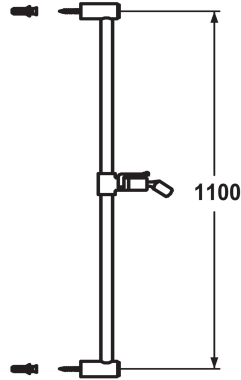

KWC FIT Sliding wall bar easy

Modell-Linie: **SHOWERCULTURE | 26.000.507.000**
Showers | Complementary parts showers

KWC-No.

125263
chromeline, L 612

125264
chromeline, L 1100

Measure_L

L 612

L 1100

- * KWC Sliding wall bar FIT easy
- * Made of metal
- * Ball joint bracket, elevation adjustment lockable

- * Tube diameter 18 mm
- * The sliding wall bar can be shortened to any individual length as required

Technical Data

Color code	chrome
Faucet_typ	Sliding wall bar
Measure Lenght	L 43 5/16"
Measure_L	L 1100
material	Metal

Color code	chrome
Faucet_typ	Sliding wall bar
Measure Lenght	L 43 5/16"
Measure_L	L 1100
material	Metal