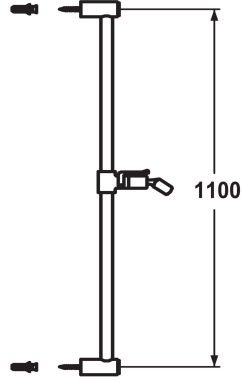

KWC FIT Sliding wall bar easy

Modell-Linie: SHOWERCULTURE | 26.000.507.000

KWC-No.

125263
chromeline, L 612

125264
chromeline, L 1100

- * KWC Sliding wall bar FIT easy
- * Made of metal
- * Ball joint bracket, elevation adjustment lockable

Measure_L

L612

L1100

- * Tube diameter 18 mm
- * The sliding wall bar can be shortened to any individual length as required

Technické údaje

ATT-KWC-FARBCODE

Faucet_typ

Measure_L_USA

Measure_L

Materiál

chromeline

Duschgleitstange

L1100-I

L1100

METALL