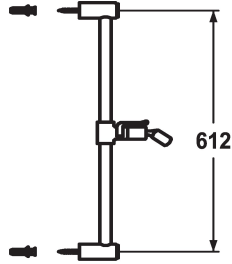

KWC FIT Sliding wall bar easy

Modell-Linie: SHOWERCULTURE | 26.000.506.000

KWC-No.

125263
chromeline, L 612

125264
chromeline, L 1100

- * KWC Sliding wall bar FIT easy
- * Made of metal
- * Ball joint bracket, elevation adjustment lockable

Measure_L

L612

L1100

- * Tube diameter 18 mm
- * The sliding wall bar can be shortened to any individual length as required

Technical Data

ATT-KWC-FARBCODE

Faucet_typ

Measure_L_USA

Measure_L

Material

chromeline

Duschgleitstange

L612-I

L612

METALL