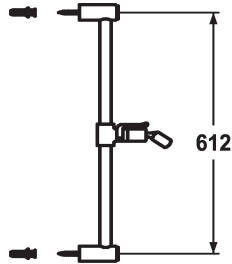

## KWC FIT Sliding wall bar easy

Modell-Linie: **SHOWERCULTURE | 26.000.506.000**  
Showers | Complementary parts showers

### KWC-No.

**125263**  
chromeline, L 612

**125264**  
chromeline, L 1100

### Measure Lenght

L 612

L 1100

- \* KWC Sliding wall bar FIT easy
- \* Made of metal
- \* Ball joint bracket, elevation adjustment lockable

- \* Tube diameter 18 mm
- \* The sliding wall bar can be shortened to any individual length as required

### Technical Data

Color code

chromeline

Faucet\_typ

Sliding wall bar

Measure Lenght

L 24 1/8"

Measure Lenght