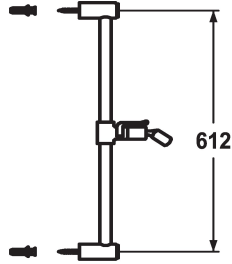

KWC FIT Sliding wall bar easy

Modell-Linie: **SHOWERCULTURE | 26.000.506.000**
Showers | Complementary parts showers

KWC-No.

125263
chromeline, L 612

125264
chromeline, L 1100

Measure Lenght

L 612

L 1100

- * KWC Sliding wall bar FIT easy
- * Made of metal
- * Ball joint bracket, elevation adjustment lockable

- * Tube diameter 18 mm
- * The sliding wall bar can be shortened to any individual length as required

Technical Data

Color code

chromeline

Faucet_typ

Sliding wall bar

Measure Lenght

L 24 1/8"

Measure Lenght

L 612

material

Metal