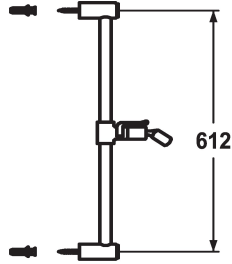

KWC FIT Sliding wall bar easy

Modell-Linie: **SHOWERCULTURE | 26.000.506.000**
Showers | Complementary parts showers

KWC-No.

125263
chromeline, L 612

125264
chromeline, L 1100

Measure_L

L 612

L 1100

- * KWC Sliding wall bar FIT easy
- * Made of metal
- * Ball joint bracket, elevation adjustment lockable

- * Tube diameter 18 mm
- * The sliding wall bar can be shortened to any individual length as required

Technical Data

Color code

chrome

Faucet_typ

Sliding wall bar

Measure Lenght

L 24 1/8"

Measure_L

L 612

material

Metal