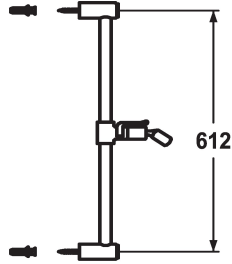

KWC FIT Sliding wall bar easy

Modell-Linie: SHOWERCULTURE | 26.000.506.000

KWC-No.

125263
chromeline, L 612

125264
chromeline, L 1100

- * KWC Sliding wall bar FIT easy
- * Made of metal
- * Ball joint bracket, elevation adjustment lockable

Measure_L

L612

L1100

- * Tube diameter 18 mm
- * The sliding wall bar can be shortened to any individual length as required

Technické údaje

ATT-KWC-FARBCODE

Faucet_typ

Measure_L_USA

Measure_L

Materiál

chromeline

Duschgleitstange

L612-I

L612

METALL