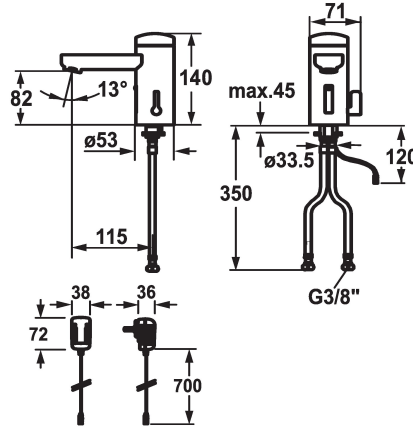

KWC IQUA

Automatic, non-contact - Basin

Modell-Linie: IQUA | 12.696.071.000

Kranar | Samouzavírací armatury

KWC-No.

125259

chromeline, A 115, flexible connection hose, without pop-up valve, battery, Basic, with mixing

125260

chromeline, A 115, flexible connection hose, without pop-up valve, mains receiver, Basic, with mixing

- * Automatic controled design
- * Infrared sensor L10
- * With mixing
 - temperature limiter adjustable
- * EcoProtect - water-saving device
- * Basic: counter-sunk iqua-click
- * Microprocessor-control
 - flow time adjustable (1 second factory setting)
 - short time off (cleaning) activatable
 - continuous water flow (filling) activatable
 - sensor sensitivity adjustable permanent, automatic self-calibration

ATT-KWC-STROMVERSORGUNG

Batteri

Netz AP

- 12- or 24-hour-hygiene flushing activatable
- * Fixed spout
 - Neoperl® Cascade®
- * Electrovalve
- * Flexible connection hoses 3/8"
- * Fastening by means of stud bolt M8 x 1
- * Mounting hole size ø35 mm
- * Scope of delivery:
 - Mains receiver 100-240 V / operating voltage 6 V
 - 3 Avoid using infrared controls near highly reflective surfaces (e.g. mirrors, polished stainless steel basins) as this could cause them to activate accidentally or malfunction.

Technical Data

A_Spout_Spray
ATT-KWC-ABLAUFGARNITUR
ATT-KWC-EL_STEUERUNG
Connection
ATT-KWC-AUSLAUF
ATT-KWC-IQUA_CLICK
ATT-KWC-STROMVERSORGUNG
ATT-KWC-FARBCODE
Installation_type
Faucet_typ
Measure_Height
G_Acoustic group
Projection_A
EnergyLabelCH
ATT-KWC-MASS-WASSERAUSTRITT
Material