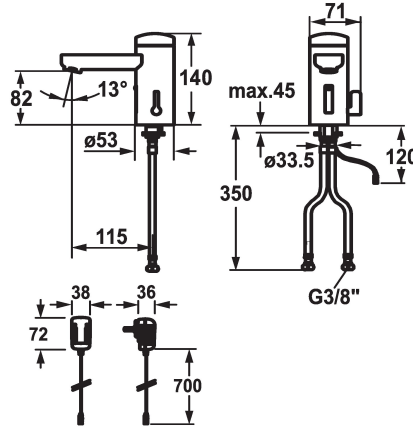

KWC IQUA

Automatic, non-contact - Basin

Modell-Linie: IQUA | 12.696.071.000

Armatura umywalkowa | Armatura samozamykająca

KWC-No.

125259

chromeline, A 115, flexible connection hose, without pop-up valve, battery, Basic, with mixing

125260

chromeline, A 115, flexible connection hose, without pop-up valve, mains receiver, Basic, with mixing

- * Automatic controled design
- * Infrared sensor L10
- * With mixing
 - temperature limiter adjustable
- * EcoProtect - water-saving device
- * Basic: counter-sunk iqua-click
- * Microprocessor-control
 - flow time adjustable (1 second factory setting)
 - short time off (cleaning) activatable
 - continuous water flow (filling) activatable
 - sensor sensitivity adjustable permanent, automatic self-calibration

ATT-KWC-STROMVERSORGUNG

Bateria

Netz AP

- 12- or 24-hour-hygiene flushing activatable
- * Fixed spout
- Neoperl® Cascade®
- * Electrovalve
- * Flexible connection hoses 3/8"
- * Fastening by means of stud bolt M8 x 1
- * Mounting hole size ø35 mm
- * Scope of delivery:
 - Mains receiver 100-240 V / operating voltage 6 V
 - 3 Avoid using infrared controls near highly reflective surfaces (e.g. mirrors, polished stainless steel basins) as this could cause them to activate accidentally or malfunction.

Dane techniczne

A_Spout_Spray
ATT-KWC-ABLAUFGARNITUR
ATT-KWC-EL_STEUERUNG
Connection
ATT-KWC-AUSLAUF
ATT-KWC-IQUA_CLICK
ATT-KWC-STROMVERSORGUNG
ATT-KWC-FARBCODE
Installation_type
Faucet_typ
Dimension Height
G_Acoustic group
Projection_A
EnergyLabelCH
ATT-KWC-MASS-WASSERAUSTRITT
Material