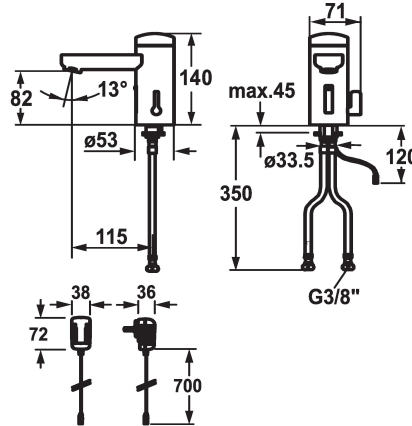

## KWC IQUA

Automatic, non-contact - Basin

Modell-Linie: IQUA | 12.696.071.000

Hanot | Itsulkeutuvat hanot

#### 125260

chromeline, A 115, flexible connection hose, without pop-up valve, mains receiver, Basic, with mixing

- \* Automatic controled design
- \* Infrared sensor L10
- \* With mixing
- temperature limiter adjustable
- \* EcoProtect - water-saving device
- \* Basic: counter-sunk iqua-click
- \* Microprocessor-control
- flow time adjustable (1 second factory setting)
- short time off (cleaning) activatable
- continuous water flow (filling) activatable
- sensor sensitivity adjustable permanent, automatic self-calibration

### Tekniset tiedot

A_Spout_Spray
ATT-KWC-ABLAUFGARNITUR
ATT-KWC-EL_STEUERUNG
Connection
Spout
ATT-KWC-IQUA_CLICK
ATT-KWC-STROMVERSORGUNG
Värikoodi
Installation_type
Faucet_typ
Measure_Height
G_Acoustic group
Projection_A
EnergyLabelCH
ATT-KWC-MASS-WASSERAUSTRITT
Materiaali
IviCode

### ATT-KWC-STROMVERSORGUNG

Akku

Netz AP

- 12- or 24-hour-hygiene flushing activatable
- \* Fixed spout
- Neoperl® Cascade®
- \* Electrovalve
- \* Flexible connection hoses 3/8"
- \* Fastening by means of stud bolt M8 x 1
- \* Mounting hole size ø35 mm
- \* Scope of delivery:
- Mains receiver 100-240 V / operating voltage 6 V
- 3 Avoid using infrared controls near highly reflective surfaces (e.g. mirrors, polished stainless steel basins) as this could cause them to activate accidentally or malfunction.