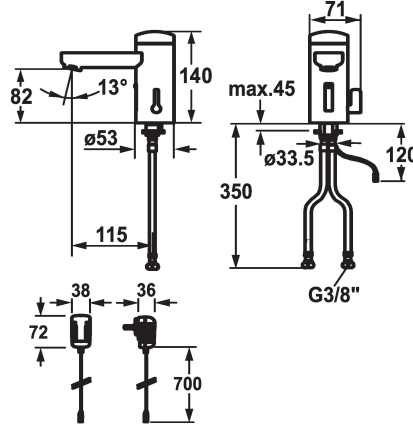

KWC IQUA

Automatic, non-contact - Basin

Modell-Linie: IQUA | 12.696.071.000

Taps | Self closing taps

KWC-No.

125259

chromeline, A 115, flexible connection hose, without pop-up valve, battery, Basic, with mixing

125260

chromeline, A 115, flexible connection hose, without pop-up valve, mains receiver, Basic, with mixing

- * Automatic controled design
- * Infrared sensor L10
- * With mixing
- temperature limiter adjustable
- * EcoProtect - water-saving device
- * Basic: counter-sunk iqua-click
- * Microprocessor-control
- flow time adjustable (1 second factory setting)
- short time off (cleaning) activatable
- continuous water flow (filling) activatable
- sensor sensitivity adjustable permanent, automatic self-calibration

Power supply

battery

mains receiver

- 12- or 24-hour-hygiene flushing activatable
- * Fixed spout
- Neoperl® Cascade®
- * Electrovalve
- * Flexible connection hoses 3/8"
- * Fastening by means of stud bolt M8 x 1
- * Mounting hole size 53 mm
- * Scope of delivery:
 - Mains receiver 100-240 V / operating voltage 6 V
- 3 Avoid using infrared controls near highly reflective surfaces (e.g. mirrors, polished stainless steel basins) as this could cause them to activate accidentally or malfunction.

Technical Data

Flow rate
pop-up assembly
Electronical control
Connection
Spout
IQUA-Click
Power supply
Color code
Installation type
Faucet_typ
Dimension Height
Acoustic group
Projection A
Energy label
Dimension Water outlet
material