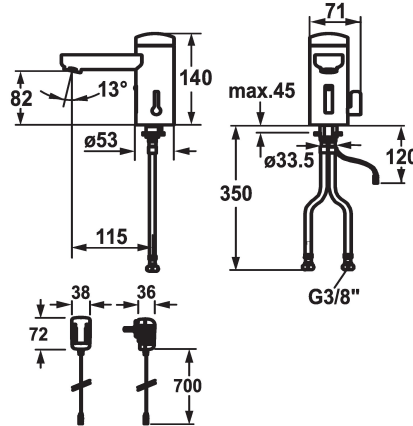

KWC IQUA

Automatic, non-contact - Basin

Modell-Linie: IQUA | 12.696.071.000

Taps | Self closing taps

KWC-No.

125259

chromeline, A 115, flexible connection hose, without pop-up valve, battery, Basic, with mixing

125260

chromeline, A 115, flexible connection hose, without pop-up valve, mains receiver, Basic, with mixing

- * Automatic controled design
- * Infrared sensor L10
- * With mixing
- temperature limiter adjustable
- * EcoProtect - water-saving device
- * Basic: counter-sunk iqua-click
- * Microprocessor-control
- flow time adjustable (1 second factory setting)
- short time off (cleaning) activatable
- continuous water flow (filling) activatable
- sensor sensitivity adjustable permanent, automatic self-calibration

Power_supply

battery

mains receiver

- 12- or 24-hour-hygiene flushing activatable
- * Fixed spout
- Neoperl® Cascade®
- * Electrovalve
- * Flexible connection hoses 3/8"
- * Fastening by means of stud bolt M8 x 1
- * Mounting hole size 53 mm
- * Scope of delivery:
 - Mains receiver 100-240 V / operating voltage 6 V
- 3 Avoid using infrared controls near highly reflective surfaces (e.g. mirrors, polished stainless steel basins) as this could cause them to activate accidentally or malfunction.

Technical Data

Flow rate
Pop-up_valve
Electronical_control
Connection
Spout
IQUA_Click
Power_supply
Color_code
Installation_type
Faucet_typ
Dimension Height
G_Acoustic group
Projection_A
Energy Label
Dimension Water outlet
material