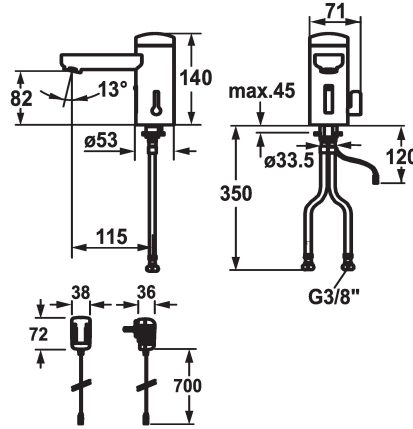

KWC IQUA

Automatic, non-contact - Basin

Modell-Linie: IQUA | 12.696.071.000

Umyvadlové armatury | Samouzavírací armatury

KWC-No.

125259

chromeline, A 115, flexible connection hose, without pop-up valve, battery, Basic, with mixing

125260

chromeline, A 115, flexible connection hose, without pop-up valve, mains receiver, Basic, with mixing

- * Automatic controled design
- * Infrared sensor L10
- * With mixing
- temperature limiter adjustable
- * EcoProtect - water-saving device
- * Basic: counter-sunk iqua-click
- * Microprocessor-control
- flow time adjustable (1 second factory setting)
- short time off (cleaning) activatable
- continuous water flow (filling) activatable
- sensor sensitivity adjustable permanent, automatic self-calibration

Technické údaje

A_Spout_Spray

ATT-KWC-ABLAUFGARNITUR

ATT-KWC-EL_STEUERUNG

Connection

ATT-KWC-AUSLAUF

ATT-KWC-IQUA_CLICK

ATT-KWC-STROMVERSORGUNG

Material

ATT-KWC-STROMVERSORGUNG

Batterie

Netz AP

- 12- or 24-hour-hygiene flushing activatable
- * Fixed spout
- Neoperl® Cascade®
- * Electrovalve
- * Flexible connection hoses 3/8"
- * Fastening by means of stud bolt M8 x 1
- * Mounting hole size ø35 mm
- * Scope of delivery:
 - Mains receiver 100-240 V / operating voltage 6 V
 - 3 Avoid using infrared controls near highly reflective surfaces (e.g. mirrors, polished stainless steel basins) as this could cause them to activate accidentally or malfunction.