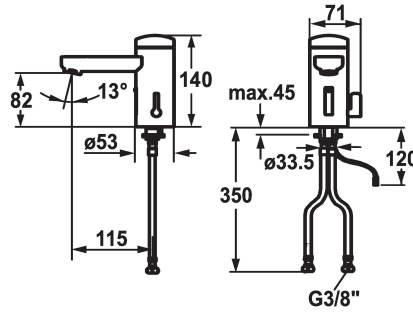

KWC IQUA

Automatic, non-contact - Basin

Modell-Linie: IQUA | 12.696.061.000

Armatura umywalkowa | Armatura samozamykająca

KWC-No.

125259

chromeline, A 115, flexible connection hose, without pop-up valve, battery, Basic, with mixing

125260

chromeline, A 115, flexible connection hose, without pop-up valve, mains receiver, Basic, with mixing

- * Automatic controled design
- * Infrared sensor L10
- * With mixing
 - temperature limiter adjustable
- * EcoProtect - water-saving device
- * Basic: counter-sunk iqua-click
- * Microprocessor-control
 - flow time adjustable (1 second factory setting)
 - short time off (cleaning) activatable
 - continuous water flow (filling) activatable
 - sensor sensitivity adjustable permanent, automatic self-calibration
 - 12- or 24-hour-hygiene flushing activatable

ATT-KWC-STROMVERSORGUNG

Bateria

Netz AP

- * Fixed spout
 - Neoperl® Cascade®
- * Electrovalve
- * Flexible connection hoses 3/8"
- * Fastening by means of stud bolt M8 x 1
- * Mounting hole size ø35 mm
- * Scope of delivery:
 - Battery 6 V Lithium CRP2
 - lifespan at 100 circuits/day; 4 years
- 3 Avoid using infrared controls near highly reflective surfaces (e.g. mirrors, polished stainless steel basins) as this could cause them to activate accidentally or malfunction.