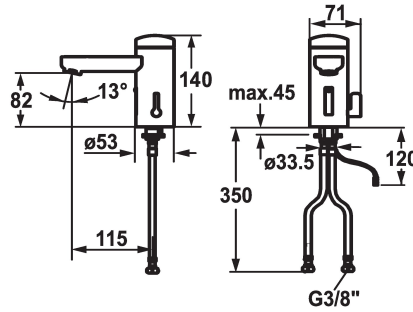

KWC IQUA

Automatic, non-contact - Basin

Modell-Linie: IQUA | 12.696.061.000

Taps | Self closing taps

KWC-No.

125259

chromeline, A 115, flexible connection hose, without pop-up valve, battery, Basic, with mixing

125260

chromeline, A 115, flexible connection hose, without pop-up valve, mains receiver, Basic, with mixing

- * Automatic controled design
- * Infrared sensor L10
- * With mixing
 - temperature limiter adjustable
- * EcoProtect - water-saving device
- * Basic: counter-sunk iqua-click
- * Microprocessor-control
 - flow time adjustable (1 second factory setting)
 - short time off (cleaning) activatable
 - continuous water flow (filling) activatable
 - sensor sensitivity adjustable permanent, automatic self-calibration
 - 12- or 24-hour-hygiene flushing activatable

Power supply

battery

mains receiver

- * Fixed spout
 - Neoperl® Cascade®
- * Electrovalve
- * Flexible connection hoses 3/8"
- * Fastening by means of stud bolt M8 x 1
- * Mounting hole size ø35 mm
- * Scope of delivery:
 - Battery 6 V Lithium CRP2
 - lifespan at 100 circuits/day: 4 years
- 3 Avoid using infrared controls near highly reflective surfaces (e.g. mirrors, polished stainless steel basins) as this could cause them to activate accidentally or malfunction.

Technical Data

Flow rate
pop-up assembly
Electronical control
Connection
Spout
IQUA-Click
Power supply
Color code
Installation type
Faucet_typ
Dimension Height
Acoustic group
Projection A
Energy label
Dimension Water outlet
material