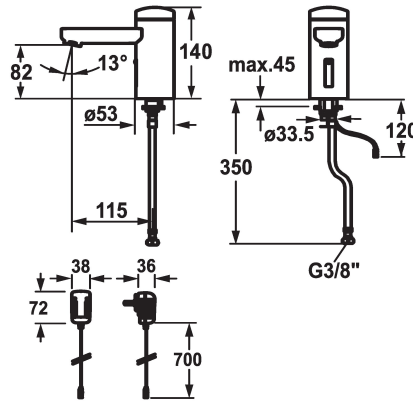

## KWC IQUA

Automatic, non-contact - Basin

Modell-Linie: IQUA | 12.696.161.000

Hanot | Itsulkeutuvat hanot

#### 125257

chromeline, A 115, flexible connection hose, without pop-up valve, battery, Basic, without mixing

### ATT-KWC-STROMVERSORGUNG

Akku

Netz AP

- 12- or 24-hour-hygiene flushing activatable
- \* Fixed spout
- Neoperl® Cascade®
- \* Electrovalve
- \* Flexible connection hose 3/8"
- \* Fastening by means of stud bolt M8 x 1
- \* Mounting hole size ø35 mm
- \* Scope of delivery:
- Mains receiver 100-240 V / operating voltage 6 V
- 3 Avoid using infrared controls near highly reflective surfaces (e.g. mirrors, polished stainless steel basins) as this could cause them to activate accidentally or malfunction.

### Tekniset tiedot

A_Spout_Spray
ATT-KWC-ABLAUFGARNITUR
ATT-KWC-EL_STEUERUNG
Connection
Spout
ATT-KWC-IQUA_CLICK
ATT-KWC-STROMVERSORGUNG
Värikoodi
Installation_type
Faucet_typ
Measure_Height
G_Acoustic_group
Projection_A
EnergyLabelCH
ATT-KWC-MASS-WASSERAUSTRITT
Materiaali
IviCode